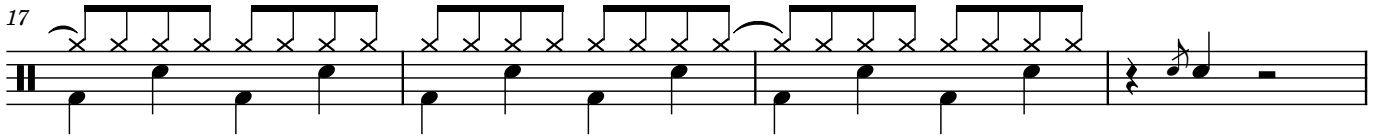

## Drum score for "Drumset Playing Easy Play-along"

4

5

45 

49 

53 

57 

61 