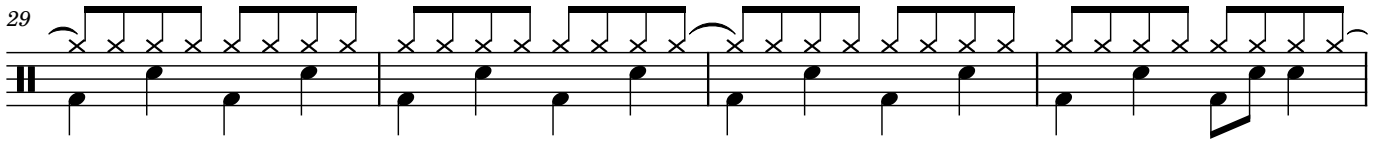

## Drum score for "Drumset Playing Easy Play-along"

4

5

45 

49 

53 

57 

61 