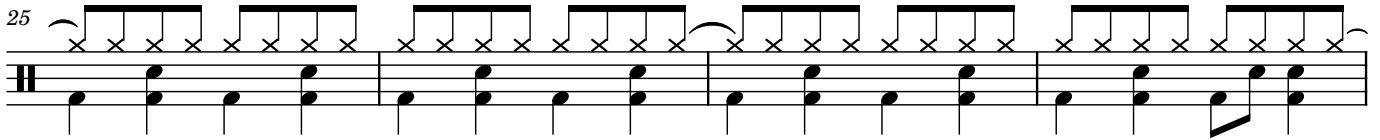

## Drum score for "Drumset Playing Easy Play-along"

4

5

45 

49 

53 

57 

61 