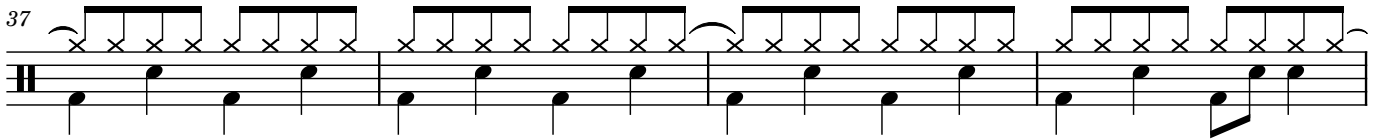

## Drum score for "Drumset Playing Easy Play-along"

4

5

45 

49 

53 

57 

61 