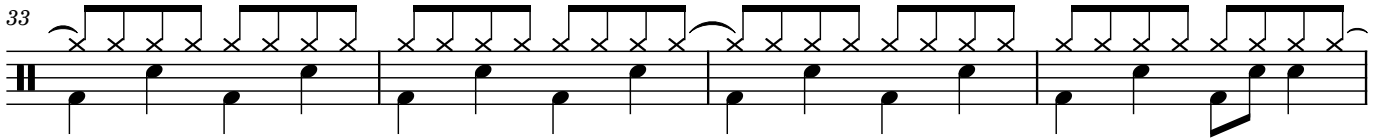

## Drum score for "Drumset Playing Easy Play-along"

4

5

45 

49 

53 

57 

61 