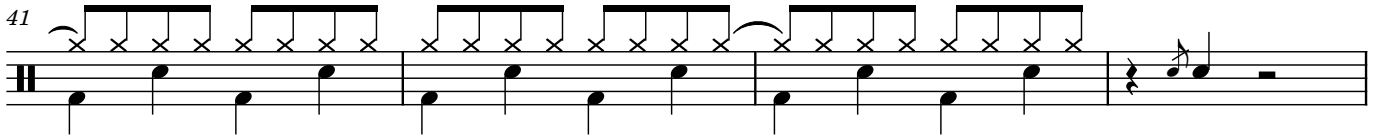

## Drum score for "Drumset Playing Easy Play-along"

4

5

45 

49 

53 

57 

61 