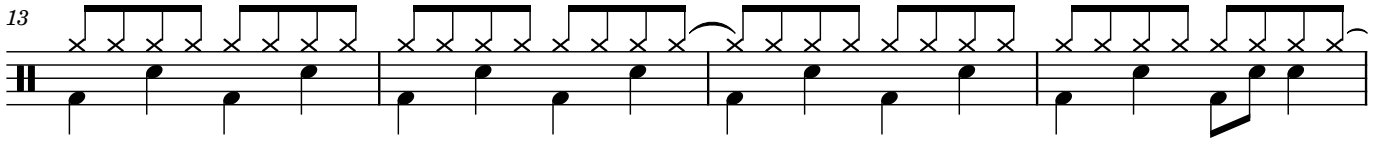

## Drum score for "Drumset Playing Easy Play-along"

4

5

45 

49 

53 

57 

61 