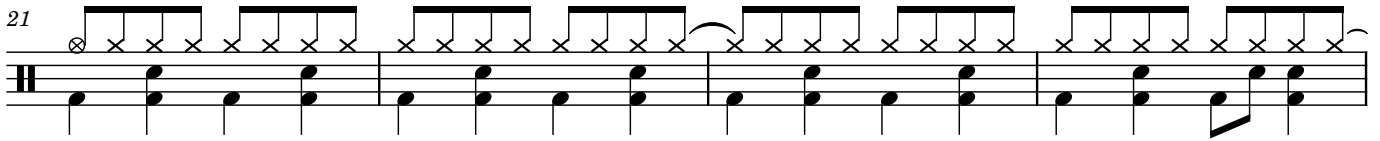

## Drum score for "Drumset Playing Easy Play-along"

4

5

45 

49 

53 

57 

61 